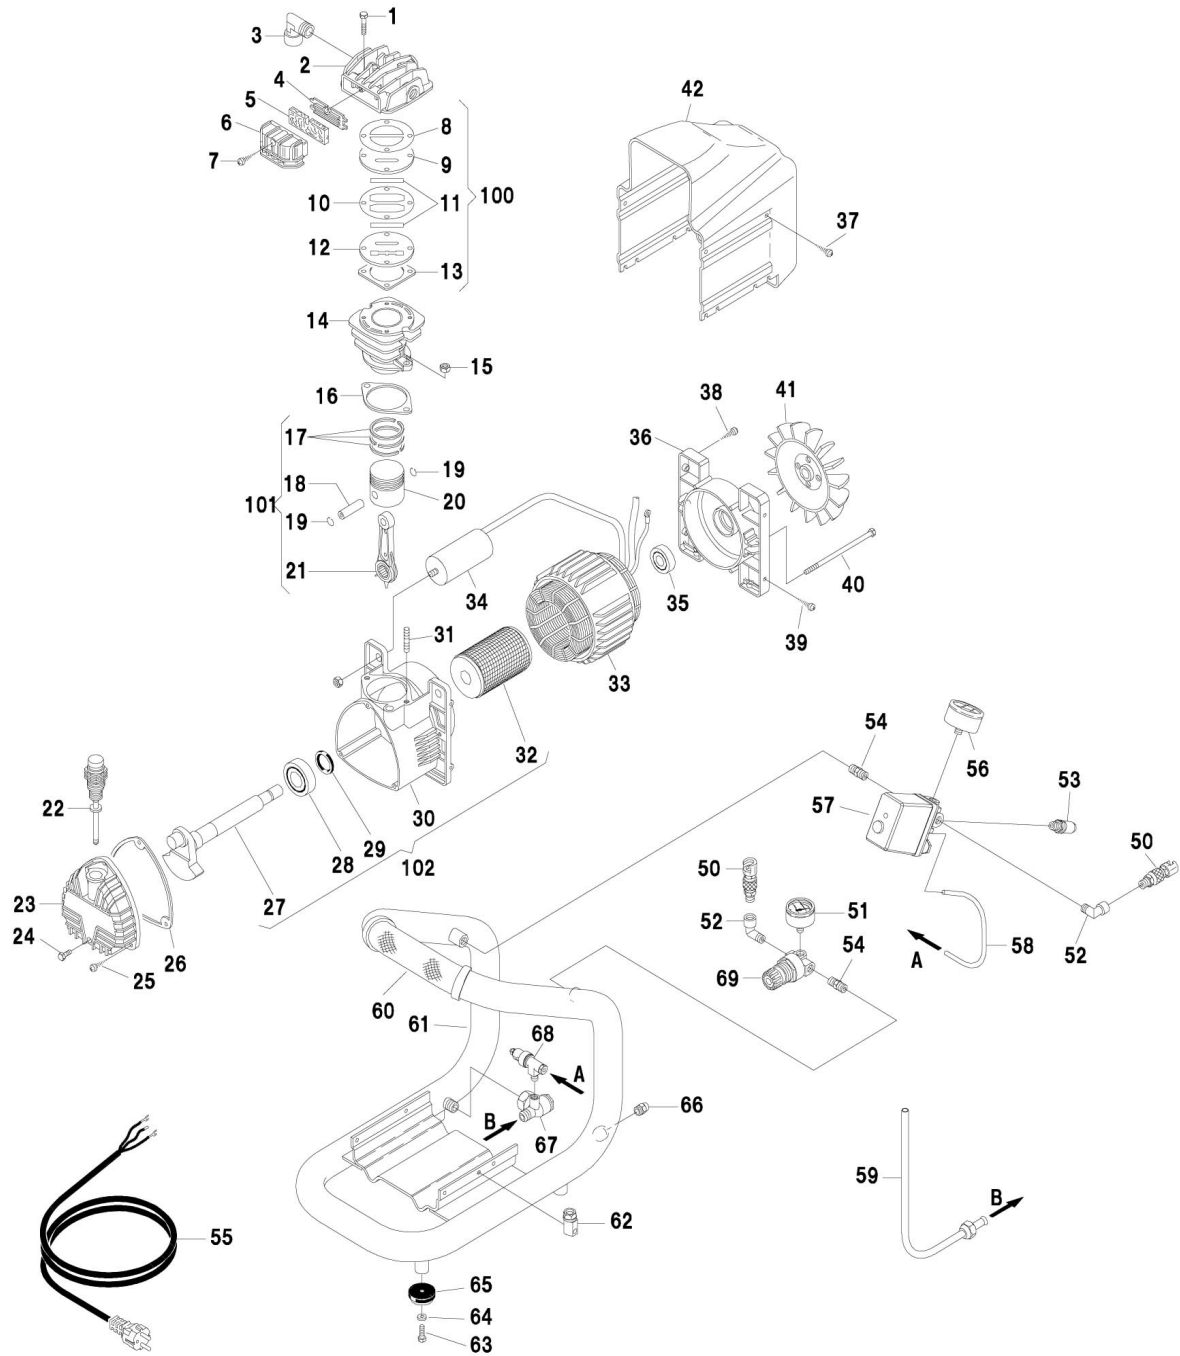

# COLIBRI 15 (GM 110, 15 BAR)

## COLIBRI' GM 110 15 BAR

Code	Description	Quantity	Callout
7011220000	Screw	4	1
5030110008	Head	1	2
7084040000	Joint	1	3
7458340000	Filter plate	1	4
7210010000	Filtering element	1	5
7210430000	Intake filter	1	6
7012100000	Screw	1	7
7458830000	Valve plateholder	1	9

# COLIBRI 15 (GM 110, 15 BAR)

Code	Description	Quantity	Callout
4081010000	Set of valves	1	11
7458820000	Valve plateholder	1	12
7575130000	Cylinder	1	14
7020070000	Nut	2	15
4080010000	Piston rings	1	17
7050010000	Piston pin	1	18
7041010000	Ring	2	19
7220010000	Piston	1	20
5050150008	Con rod	1	21
7181060000	Oil level	1	22
7650020000	Carter cover	1	23
7011430000	Screw	1	24
7012100000	Screw	3	25
7078460000	Gasket	1	26
5040940008	Crankshaft	1	27
7060060000	Bearing	1	28
7071020000	SIMM ring	1	29
5070320008	Carter	1	30
7015020000	Stud bolt	2	31
5090330008	Rotor	1	32
4010080000	Motor	1	33
7310100000	Capacitor	1	34
7060010000	Bearing	1	35
5110061008	Cover	1	36
7012070000	Screw	4	37
7013060000	Screw	1	38
7012290000	Screw	4	39
7018010000	Tension rod	2	40
7200070000	Fan	1	41
7150810000	Housing	1	42
7130200000	Tap	2	50
7110240000	Pressure gauge	1	51
7080180000	Joint	2	52
7192060000	Safety valve	1	53
7081090000	Joint	2	54
7329070000	Infeed cable	1	55
7110300000	Pressure gauge	1	56
7250340000	Pressure switch	1	57
7230010000	Rilsan hose	1	58
7239520000	Infeed tube	1	59
7285000000	Handle	1	60
5155700008	Air receiver	1	61
7501050000	Stretch eliminator	1	62
7014080000	Screw	4	63
7030190000	Washer	4	64
7360140000	Rubber	4	65
7130390000	Discharge tap	1	66
7190040000	Non return valve	1	67
7196060000	Start valve	1	68
7100120000	Pressure reducer	1	69
4082780000	Set Plates/Valves	1	100
4190330000	Set Con rod/Piston	1	101
4280422000	Carter/Shaft/Rotor unit	1	102
4082010000	Set of gaskets (REF. 8-10-13-16)	1	103