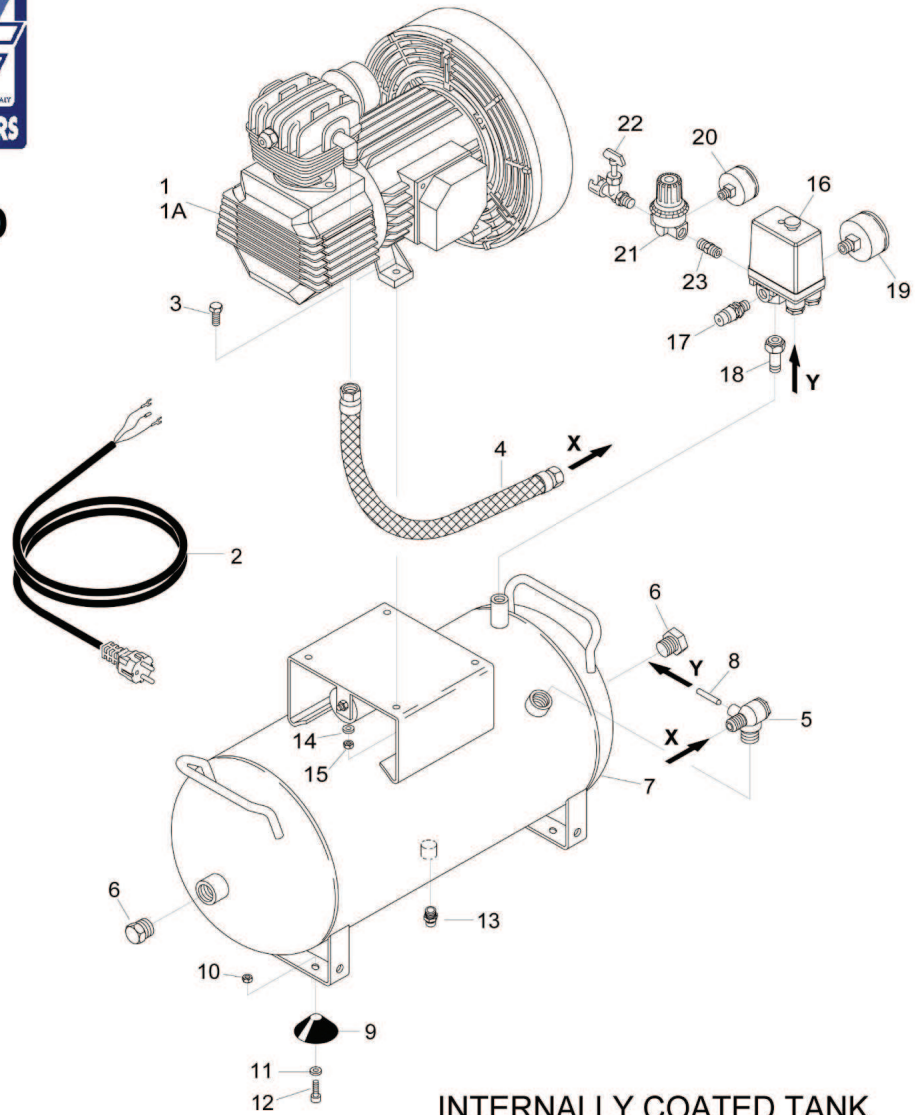

AIRMED
150-24
180-24

INTERNALLY COATED TANK
SERBATOIO TRATTATO INTERNAMENTE

Code	Description	Quantity	Callout
2021551000	Pump unit GMS150 V 230/50Hz	1	1
2021721000	Pump unit GMS180 V220/60Hz	1	1A
7329070000	Infeed cable	1	2
7011100000	Screw	4	3
7238230000	Infeed tube	1	4
7190090000	Non return valve	1	5
7090060000	Plug	2	6
5154470008	Tank	1	7
7230010000	Rilsan hose	1	8
7270010000	Foot	4	9
7020200000	Nut	4	10
7030020000	Washer	4	11
7011040000	Screw	4	12
7130160000	Discharge tap	1	13
7030030000	Washer	4	14
7021030000	Nut	4	15
7250740000	Pressure switch	1	16
7192430000	Safety valve	1	17
7082040000	Joint	1	18
7110300000	Pressure gauge	1	19
7110240000	Pressure gauge	1	20
7100640000	Pressure reducer	1	21
7130010000	Tap	1	22
7081090000	Joint	1	23