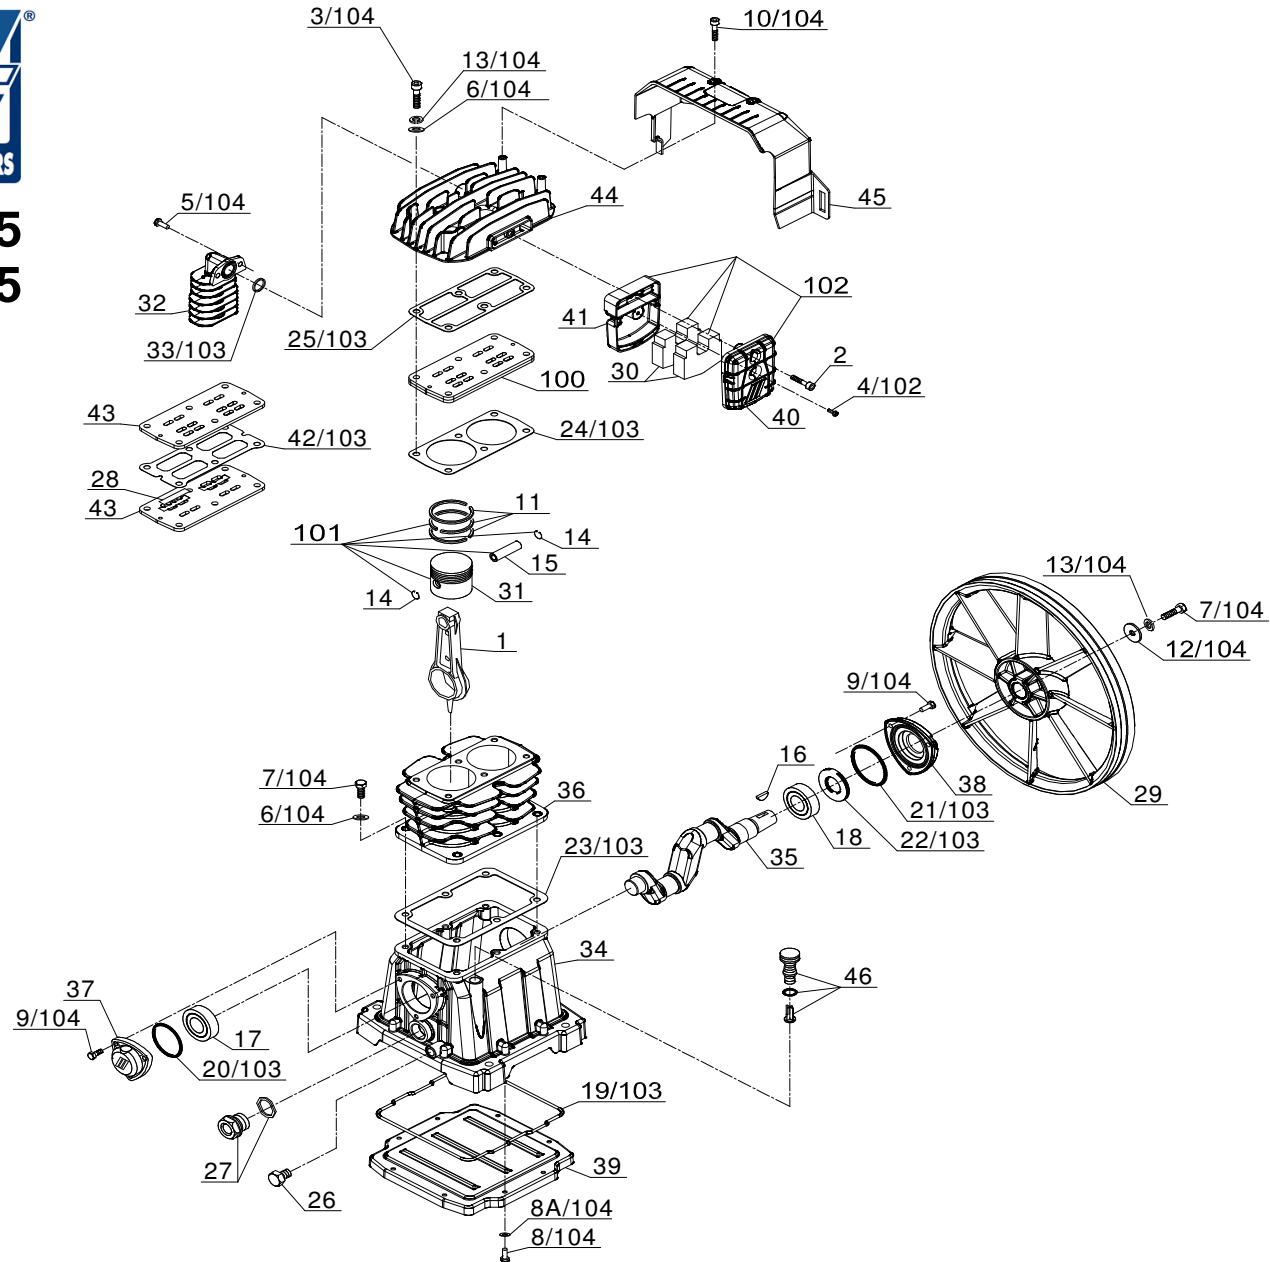

AB 415 AB 515

AB 415

validity date - from 29/04/2014

Ref.	Code	Description	Quantity
1	1129101594	Connecting rod AB 415	2
2	1129702097	Screw	1
3	1129704092	Screw	6
4	1127010211	Screw	1
5	1127010104	Screw	2
6	1127030003	Washer	12
7	1127010222	Screw	7
8	1129700531	Screw	8
9	1127010146	Screw	6
10	1127010209	Screw	2
11	1124080007	Piston rings kit	2
12	1129701300	Washer	1
13	1129704077	Washer	7
14	1127040141	Internal snapping	4
15	1127050011	Piston pin	2
16	1127050151	Key	1
17	0502210500	Bearing	1
18	0502210600	Bearing	1
19	1127070052	O-ring	1
20	1129701392	O_ring	1
21	1129701393	O_ring	1
22	1127070113	Oil seal	1
23	1127070979	Gasket	1
24	1127070980	Gasket	1
25	1127070982	Gasket	1
26	1129702582	Plug	1
27	1129700408	Oil level gauge	1
28	1127190815	Valve	4
29	1127200101	Flywheel	1
30	1127210068	Filtering element	2
31	1127220009	Piston	2
32	1129702651	Aftercooler	1
33	1129102603	O-ring	1
34	1129101576	Crankcase	1
35	1129101595	Crankshaft	1
36	1129101578	Cylinder	1
37	1129101579	Front cover	1
38	1129101580	Rear cover	1
39	1129101581	Carter cover	1
40	1129101582	Filter cover	1
41	1129101583	Filter support	1
42	1129101586	Gasket	1