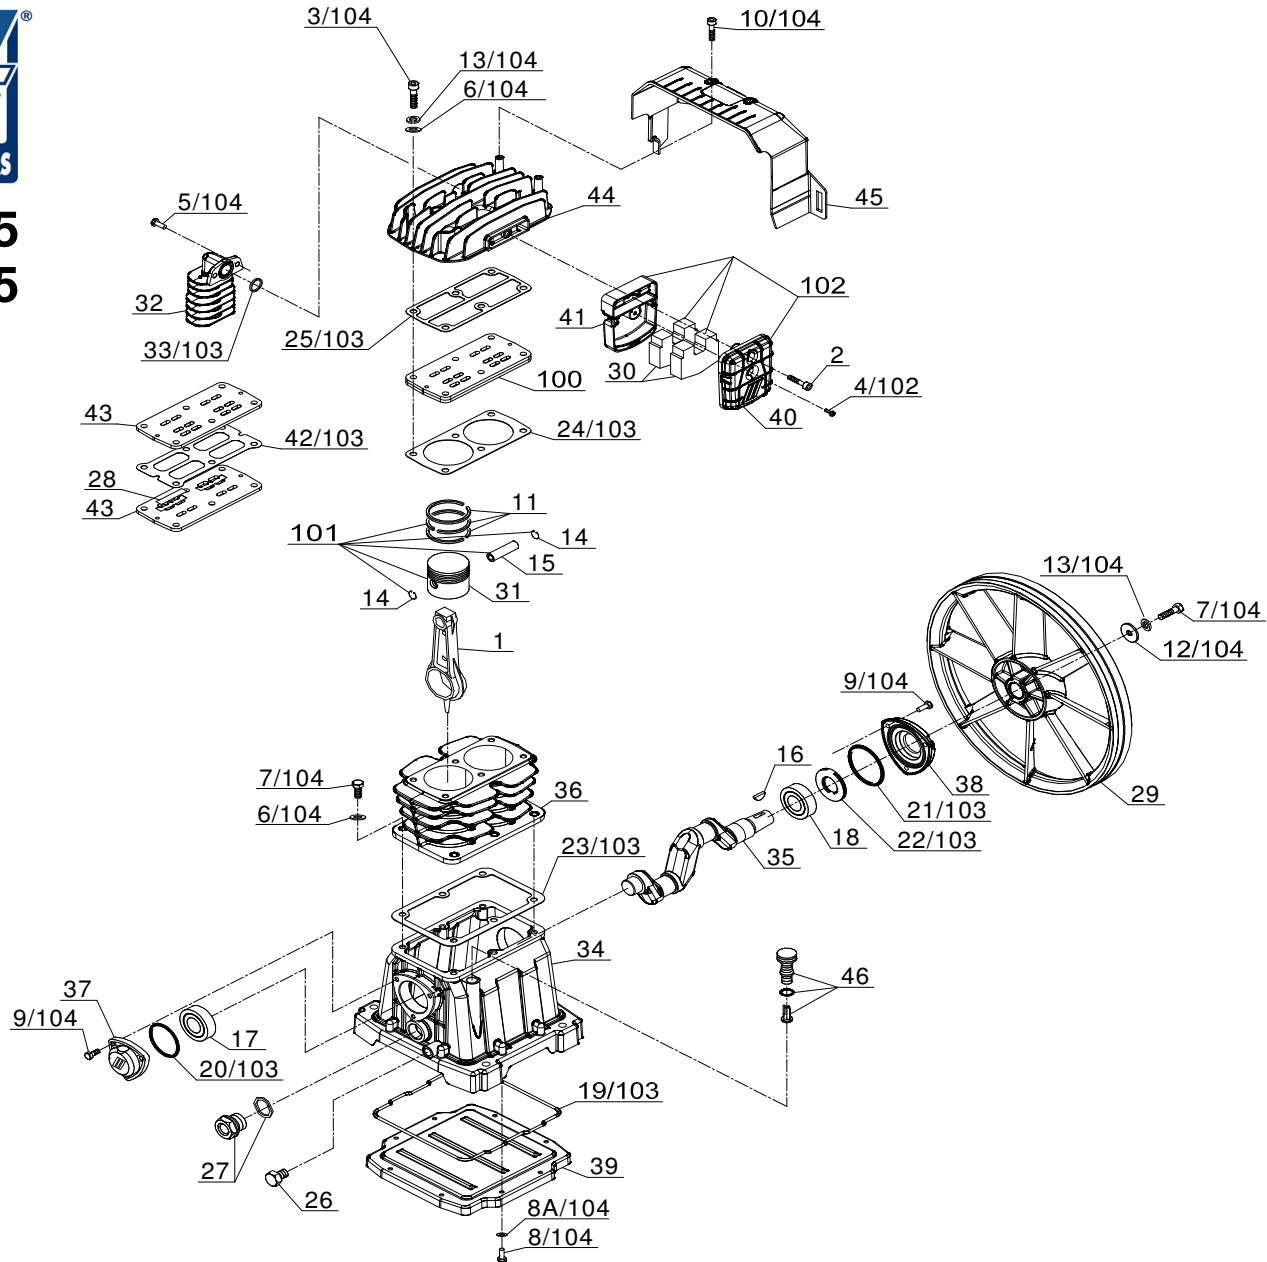

# AB 415 AB 515

**AB 415**

validity date - from 29/04/2014

Ref.	Code	Description	Quantity
1	1129101594	Connecting rod AB 415	2
2	1129702097	Screw	1
3	1129704092	Screw	6
4	1127010211	Screw	1
5	1127010104	Screw	2
6	1127030003	Washer	12
7	1127010222	Screw	7
8	1129700531	Screw	8
9	1127010146	Screw	6
10	1127010209	Screw	2
11	1124080007	Piston rings kit	2
12	1129701300	Washer	1
13	1129704077	Washer	7
14	1127040141	Internal snapping	4
15	1127050011	Piston pin	2
16	1127050151	Key	1
17	0502210500	Bearing	1
18	0502210600	Bearing	1
19	1127070052	O-ring	1
20	1129701392	O_ring	1
21	1129701393	O_ring	1
22	1127070113	Oil seal	1
23	1127070979	Gasket	1
24	1127070980	Gasket	1
25	1127070982	Gasket	1
26	1129702582	Plug	1
27	1129700408	Oil level gauge	1
28	1127190815	Valve	4
29	1127200101	Flywheel	1
30	1127210068	Filtering element	2
31	1127220009	Piston	2
32	1129702651	Aftercooler	1
33	1129102603	O-ring	1
34	1129101576	Crankcase	1
35		Crankshaft	1
36	1129101578	Cylinder	1
37	1129101579	Front cover	1
38	1129101580	Rear cover	1
39	1129101581	Carter cover	1
40	1129101582	Filter cover	1
41	1129101583	Filter support	1
42	1129101586	Gasket	1