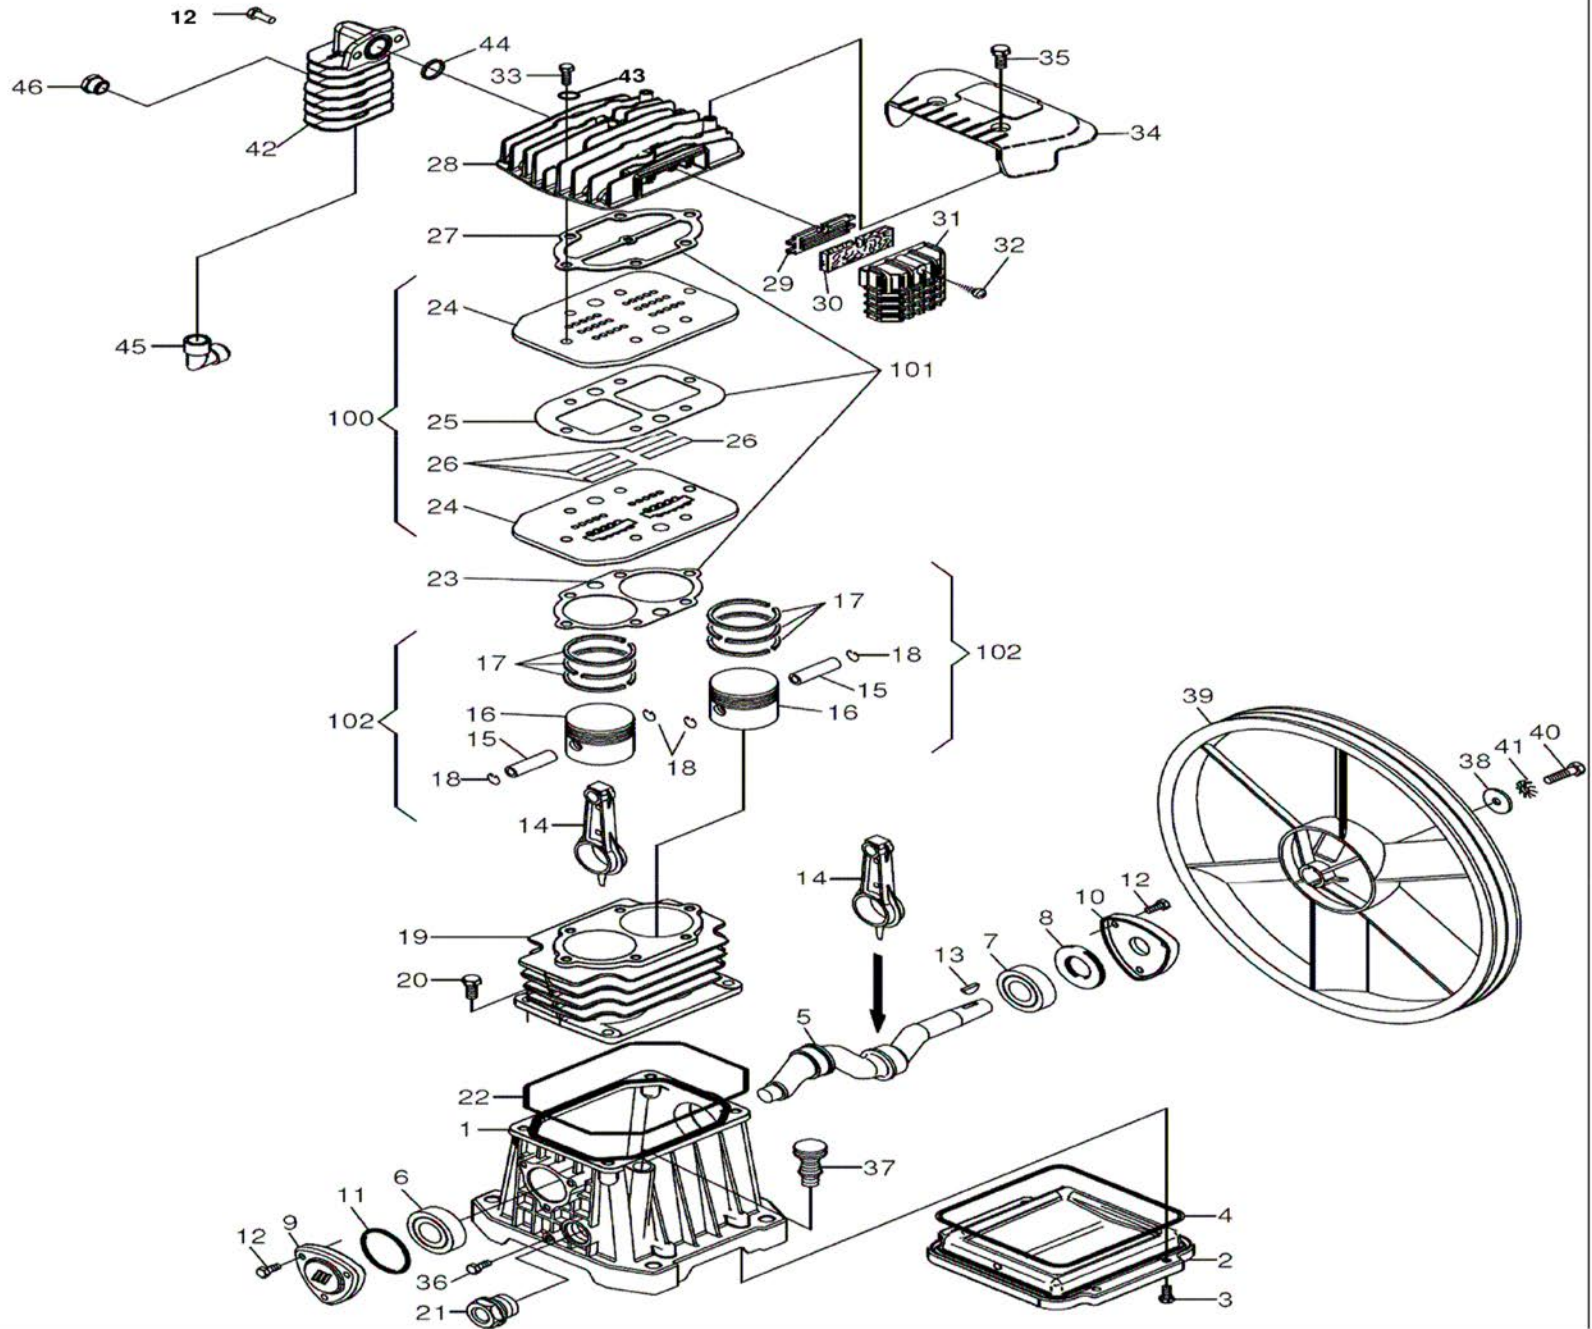

# AB360/410

**ABT410/3.6**

Ref.	Code	Description	Quantity
1	1129701075	Crankcase	1
2	1129701076	Carter cover	1
3	1129700531	Screw	8
4	1129701077	Gasket	1
5	1129102561	Crankshaft	1
6	1127060018	Bearing	1
7	1127060020	Bearing	1
8	1129102562	Oil seal	1
9	1129102563	Front cover	1
10	1129102564	Rear cover	1
11	1129102592	O-ring	1
12	1127010142	Screw	8
13	1129102593	Key	1
14	1129102551	Connecting rod	2
15	1129102552	Piston pin	2
16	1129100459	Piston	2
17	1124080012	Piston rings kit	2
18	1120036241	Internal snapping	4
19	1129102556	Cylinder	1
20	1127010222	Screw	4
21	1129100551	Oil level gauge	1
22	1129102565	Gasket	1
23	1129100502	Gasket	1
24	1129102557	Valve plate	2
25	1129102566	Gasket	1
26	1129100562	Valve	4
27	1129102567	Gasket	1
28	1129102558	Head	1
29	1127450834	Filter plate	1
30	1127210001	Filtering element	1
31	1129102666	Filter cover	1
32	1127010210	Screw	1
33	1120036919	Screw	6
34	1129102568	Conveyor	1
35	1127010209	Screw	2
36	1127010146	Screw	1
37	1129102597	Plug	1
38	1127030027	Washer	1
39	1129102569	Flywheel	1
40	1127010110	Screw	1
41	1127030101	Washer	1
42	1129102591	Aftercooler	1